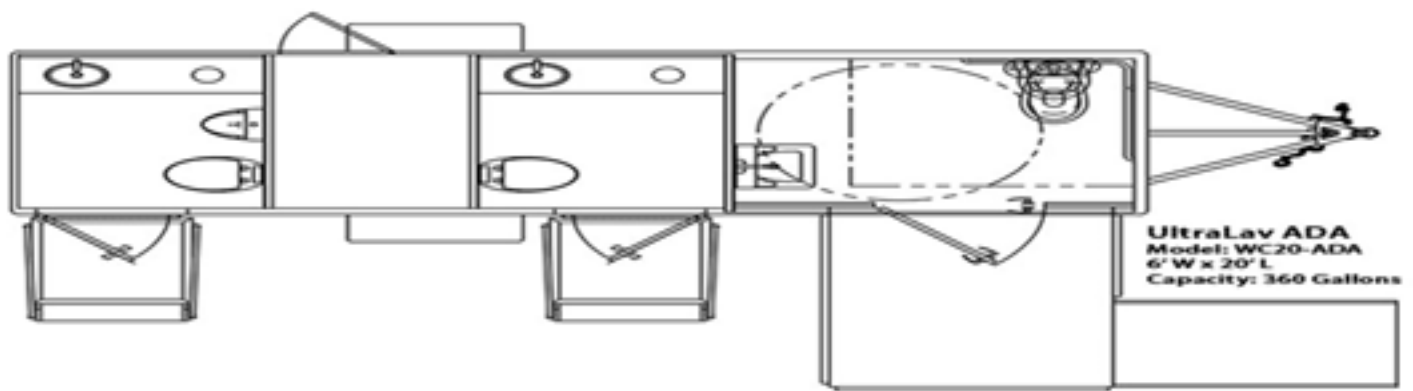

"UltraLav" VIP Portable Restroom Trailer

The Ultralav has 1 restroom stall and 1 hand-wash stations for women, 1 restroom stall, 1 urinal and 1 hand-wash-station for men and an ADA complaint restroom with 1 hand-wash station. Mirrors, Soap-hand sanitizers, Paper Towels, Waste Receptacles, Linoleum Floors, Flushing toilets, and running water in the sink make this the ultimate luxury lavatory!

Power Needed: Access to main power source within 100' of the facility location as well as one-50amp circuit for the winter months and 2-20 Amp circuits for the summer. Three standard 3-prong outlets are required. If no power is available a 6500-watt generator can be used which must be provided by the customer, or Vail Honeywagon will provide at additional costs.

Water Needed: Access to a water source with a minimum of 30-50 PSI within 50' of the unit is required. A standard minimum 3/4" garden hose fitting is required for water service to the trailer. If power and/or water is not accessible when the trailer is delivered, an additional trip charge may apply for Vail Honeywagon personnel to come back out to the site and test the power and/or water functionality with the trailer. Water tanks can be provided by Vail Honeywagon at additional costs.